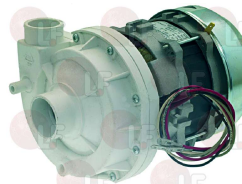

MODULAR 464.082.00

MODULAR 464.083.00

3122393 ELECTRIC PUMP LGB ZF320VSX 0.75HP 230V
inlet external $\varnothing$ 45 mm - outlet external $\varnothing$ 40 mm
motor revolutions 2800
capacitor 12.5 μ f
for Dishwasher hood type (SILANOS) E1000 - N1000