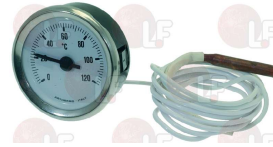

MODULAR 461.050.00

3441048 WHITE TELETHERMOMETER $\varnothing$ 52 mm 0-120°C
plastic case
capillary 1500 mm
bulb $\varnothing$ 6x40 mm
for Dishwasher conveyor type (COMENDA) - Series AC
Series ACS
for Dishwasher hood type (COMENDA) C140 - C155
C33 - C34
for Pan/utensilwashing machines (COMENDA)
Series G

MODULAR

Thermostats

3444013 RING NUT $\varnothing$ 55 mm
chrome-plated metal
for thermostat TR/2 knob