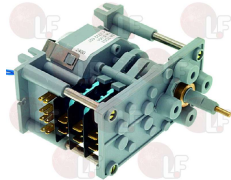

MODULAR 461.047.00

Suitable for:

MODULAR

3322607 TIMER 7003F3 3 CAMS

cycle 6 minutes
230V 50HZ
for Dishwasher (BONNET) INO36
for Dishwasher (LAMBER) F85 - F92 - 01F - 045F
075F
for Dishwasher (MARELS) OPT100 - OPT90
for Dishwasher (THIRODE) VSL450P - 1100P - 650P
900P
for Dishwasher hood type (LAMBER) L20 - L21
for Dishwasher hood type (MARELS) OPT120 - OPT130