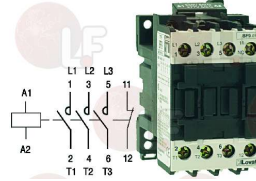

MODULAR

3446562 CONTACTOR LOVATO BF0901A
coil 9A 230V 50/60Hz 4.2Kw
3 normally open contacts
1 normally closed auxiliary contact