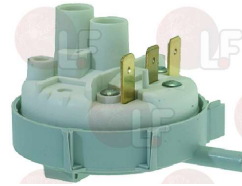

MODULAR 462.003.00

3320083 PRESSURE SWITCH 90/56 mm 250V 16A
for Dishwasher (ELETTROBAR) E46 - E50 - E51 - E52
NIAGARA51 - RIVER50 - RIVER50D
for Glasswasher/Cupwasher (ELETTROBAR) RIVER40