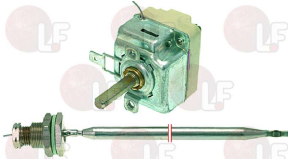

MODULAR

3444710 GASKET FOR THERMOSTAT BOX

MODULAR

Suitable for:

3444510 SINGLE-PHASE THERMOSTAT 30-110°C
 D-shaped pin \varnothing 6x4.6 mm
 capillary 850 mm - 16A 250V
 bulb \varnothing 6x138 mm - with adapter nipple bland M9x1
 for Dishwasher (BONNET) INO10 - INO11 - INO14L
 INO14LA - INO15 - INO16B - INO4CT - INO5F
 INO6
 for Glasswasher/Cupwasher (BONNET) INO7F