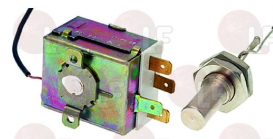

MODULAR

Thermostats

3444013 RING NUT \varnothing 55 mm
 chrome-plated metal
 for thermostat TR/2 knob

MODULAR

3444604 SET TEMPERATURE THERMOSTAT F/TANK 53°C
 preset temperature
 covered capillary 600 mm
 button bulb \varnothing 14x31 mm
 16A 250V
 for Dishwasher (ELETTROBAR) E50 - E51 - E52 - E55
 510F
 for Dishwasher (MODULAR) OPT50
 for Glasswasher/Cupwasher (ELETTROBAR) E45 - E46
 for Glasswasher/Cupwasher (MODULAR) OPT40