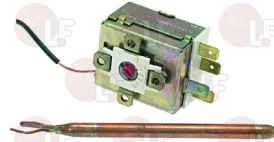

MODULAR 661.004.00

Suitable for:

3444614 SINGLE-PHASE THERMOSTAT 90°C
15A 250V
covered capillary 2000 mm
bulb $\varnothing$ 6.5x90 mm
for Dishwasher (ELETTROBAR) E60 - E65
for Dishwasher conveyor type (ELETTROBAR) RIVER150
for Dishwasher hood type (CAPIC) M1100
for Dishwasher hood type (ELETTROBAR) E100 - E110
E120
for Glasswasher/Cupwasher (ATA) - Series AL
for Pan/utensilwashing machines (ELETTROBAR) E61
E61H