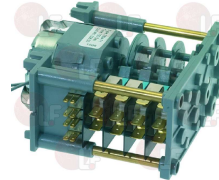

MODULAR 461.029.00

Suitable for:

3322245 TIMER 7804 F1 4 CAMS

230V 50/60Hz
cycle 150"
no pin
for Dishwasher (MODULAR) ECO5
for Glasswasher/Cupwasher (MODULAR) ECO4

MODULAR 461.036.00

Wash and rinse arms and accessories