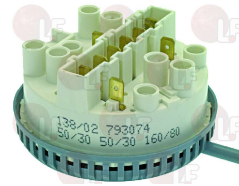

Suitable for:

3320027 PRESSURE SWITCH 50/30 mm 250V 16A
1 level
max operating temperature 85°C
for DISHWASHER
for Dishwasher (COMENDA) F45 - F53 - F533 - F54
F543 - F544 - F55 - F65
for Dishwasher (ELVIOMEX-ALFA) VERGINA840
for Dishwasher conveyor type (COMENDA) AC12A
AC150 - AC170 - AC200 - NE3001 - NE4001
NE5501 - NE7501 - NE9001 - NG600 - NG600E
NG900 - NG900E
for Dishwasher hood type (COMENDA) C140 - C30
C85 - LC380 - LC380BT
for Glasswasher/Cupwasher (COMENDA) B10T - B12T
LBR200 - LBR215 - LBR215A - LBR275 - LBR275A
for Pan/utensilwashing machines (COMENDA) F90M

MODULAR

Suitable for:

3320037 PRESSURE SWITCH 50/30-50/30-160/80
16(4)A 250V
for Dishwasher conveyor type (COMENDA) LAV1000

MODULAR

3320128 PRESSURE SWITCH 60/25 mm
for Dishwasher (MODULAR) ECO5
for Glasswasher/Cupwasher (MODULAR) ECO4

MODULAR 462.003.00

3320083 PRESSURE SWITCH 90/56 mm 250V 16A
for Dishwasher (ELETTROBAR) E46 - E50 - E51 - E52
NIAGARA51 - RIVER50 - RIVER50D
for Glasswasher/Cupwasher (ELETTROBAR) RIVER40

MODULAR 462.013.00

Pumps

3122162 ELECTR/PUMP LGB ZF130SX 0.26HP 230V
inlet external $\varnothing$ 28 mm - outlet external $\varnothing$ 28 mm
motor revolutions 2800
0.26HP 230V 50Hz - capacitor 6.3 μ f
for LAMBER S510-040F-GS4-A81
for Dishwasher (LAMBER) 040F
for Glasswasher/Cupwasher (LAMBER) GS4 - S510

MODULAR 464.082.00

MODULAR 464.083.00

3122393 ELECTRIC PUMP LGB ZF320VSX 0.75HP 230V
inlet external $\varnothing$ 45 mm - outlet external $\varnothing$ 40 mm
motor revolutions 2800
capacitor 12.5 μ f
for Dishwasher hood type (SILANOS) E1000 - N1000

MODULAR 464.014.00