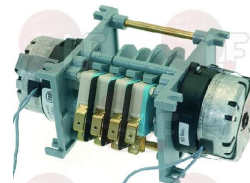

MODULAR 461.003.00

Timers

3446076 ELECTRONIC TIMER CL51 24V
 for G50L-G60L-G65L-G75L-G100L-G115L-G125L

MODULAR

3322348 TIMER 4904DV 60"-120"-180"
 230V 50Hz - 4 cams
 for Dishwasher hood type (MODULAR) OPT120 - OPT130