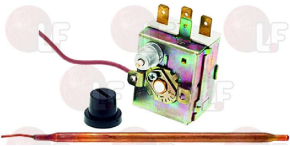

MODULAR

3444151 SINGLE-PHASE THERMOSTAT 115°C
with manual reset
capillary 1000 mm
bulb ø 5x120 mm.
15A 250V
for Dishwasher (COMENDA) F45 - F55 - F65 - F80
for Dishwasher conveyor type (COMENDA) - Series AC
Series ACR - Series ACS
for Dishwasher conveyor type (HOONVED)
Series EDT - Series TR
for Dishwasher hood type (COMENDA) - Series C
for Pan/utensilwashing machines (COMENDA)
Series G - Series GE

MODULAR 461.040.00

MODULAR 461.071.00

3444721 BOX FOR THERMOSTAT
size 98x70x40 mm
for Dishwasher conveyor type (COMENDA) - Series AC
Series ACR - Series ACS - Series GMC - Series LV
Series NE - Series NG
for Dishwasher conveyor type (HOONVED) EDT100
EDT140 - EDT170 - EDT200 - EDT230 - EDT85
for Pan/utensilwashing machines (COMENDA)
Series G