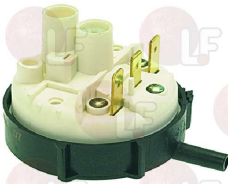

MODULAR

Suitable for:

3320037 PRESSURE SWITCH 50/30-50/30-160/80
 16(4)A 250V
 for Dishwasher conveyor type (COMENDA) LAV1000

MODULAR

3320128 PRESSURE SWITCH 60/25 mm
 for Dishwasher (MODULAR) ECO5
 for Glasswasher/Cupwasher (MODULAR) ECO4